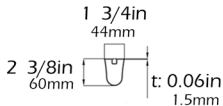

## model details

1- Rafter

2- Gutter

3- Post

4- Fabric Support

5- Puller Profile

For additional technical information : Tel. 954 317 3862  
[www.SuntechDesigns.com](http://www.SuntechDesigns.com)