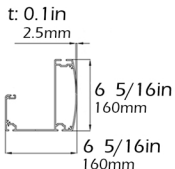

## model details

1- Rafter

2- Gutter

3- Post

4- Fabric Support

5- Puller Profile

For additional technical information : Tel. 954 317 3862  
[www.SuntechDesigns.com](http://www.SuntechDesigns.com)