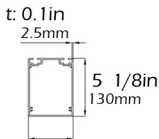

## model details

1- Rafter

2- Gutter

3- Post

4- Fabric Support

5- Puller Profile

For additional technical information : Tel. 954 317 3862  
[www.SuntechDesigns.com](http://www.SuntechDesigns.com)