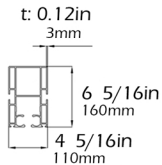

## model details

1- Rafter

2- Gutter

3- Post

4- Fabric Support

5- Puller Profile

For additional technical information : Tel. 954 317 3862  
[www.SuntechDesigns.com](http://www.SuntechDesigns.com)