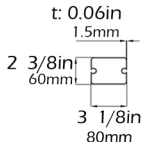

## model details

1- Rafter

2- Gutter

3- Post

4- Fabric Support

5- Puller Profile

For additional technical information : Tel. 954 317 3862  
[www.SuntechDesigns.com](http://www.SuntechDesigns.com)