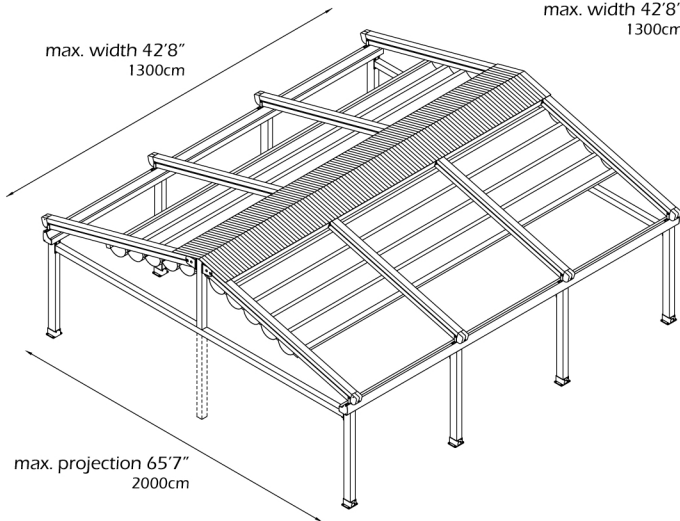

SUNTECH**tw22 XL [TW22XL3]****module 3**

29' 6" - 42' 8"

900cm - 1300cm

Three module with 2 motors & 8 rafters
max. width 42'8"
1300cm

For additional technical information : Tel. 954 317 3862
www.SuntechDesigns.com