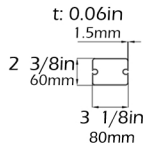

SUNTECH

tw44 LT [TW44LTMD]

model details

1- Rafter

2- Gutter

3- Post

4- Fabric Support

5- Puller Profile