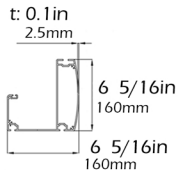

SUNTECH

tw44 LT [TW44LTMD]

model details

1- Rafter

2- Gutter

3- Post

4- Fabric Support

5- Puller Profile