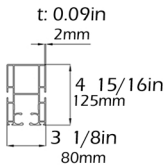

SUNTECH

tw44 LT [TW44LTMD]

model details

1- Rafter

2- Gutter

3- Post

4- Fabric Support

5- Puller Profile