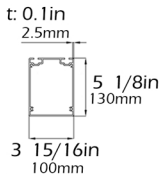

SUNTECH

tw44 LT [TW44LTMD]

model details

1- Rafter

2- Gutter

3- Post

4- Fabric Support

5- Puller Profile