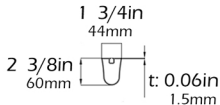

SUNTECH

tw44 LT [TW44LTMD]

model details

1- Rafter

2- Gutter

3- Post

4- Fabric Support

5- Puller Profile