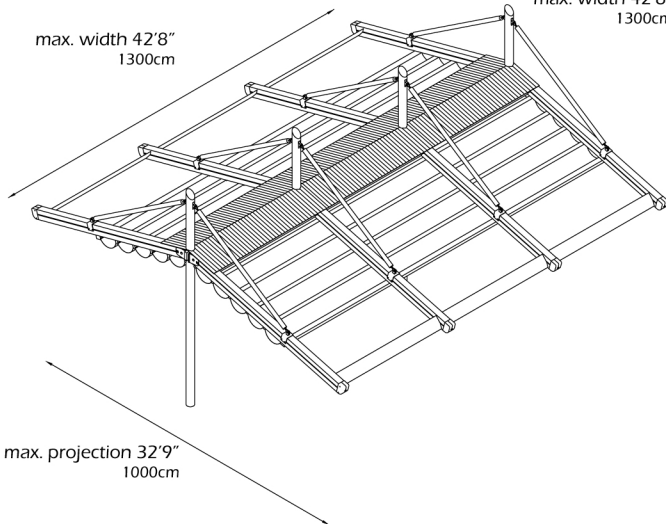

SUNTECH**tw44 LT [TW44LT3]****module 3**

29' 6" - 42' 8"
900cm - 1300cm

Three module with 2 motors & 8 rafters
max. width 42'8"
1300cm

For additional technical information : Tel. 954 317 3862
www.SuntechDesigns.com