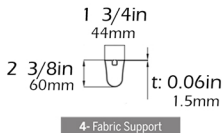

SUNTECH

tw55 XL [TW55XLMD]

model details

For additional technical information : Tel. 954 317 3862
www.SuntechDesigns.com