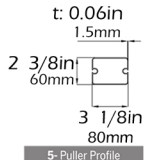

SUNTECH

tw55 XL [TW55XLMD]

model details

For additional technical information : Tel. 954 317 3862
www.SuntechDesigns.com