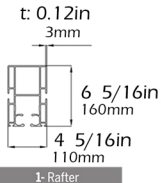

SUNTECH

tw55 XL [TW55XLMD]

model details

For additional technical information : Tel. 954 317 3862
www.SuntechDesigns.com