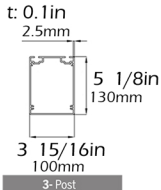

SUNTECH

tw55 XL [TW55XLMD]

model details

For additional technical information : Tel. 954 317 3862
www.SuntechDesigns.com