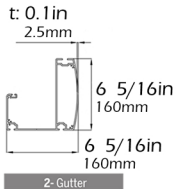

SUNTECH

tw55 XL [TW55XLMD]

model details

For additional technical information : Tel. 954 317 3862
www.SuntechDesigns.com