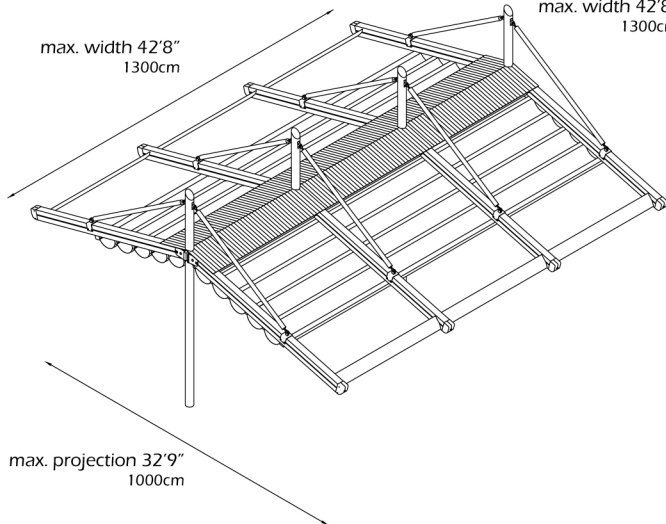

SUNTECH**tw55 XL [TW55XL3]****module 3**

29' 6" - 42' 8"

900cm - 1300cm

Three module with 4 motors & 8 rafters
max. width 42'8"
1300cm

For additional technical information : Tel. 954 317 3862
www.SuntechDesigns.com