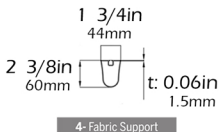

## model details

For additional technical information : Tel. 954 317 3862  
www.SuntechDesigns.com