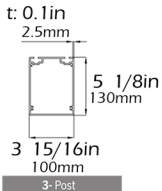

## model details

For additional technical information : Tel. 954 317 3862  
www.SuntechDesigns.com