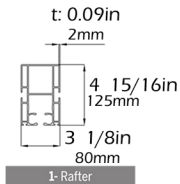

## model details

For additional technical information : Tel. 954 317 3862  
www.SuntechDesigns.com