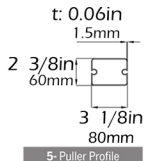

## model details

For additional technical information : Tel. 954 317 3862  
www.SuntechDesigns.com