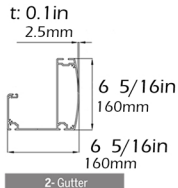

## model details

For additional technical information : Tel. 954 317 3862  
www.SuntechDesigns.com