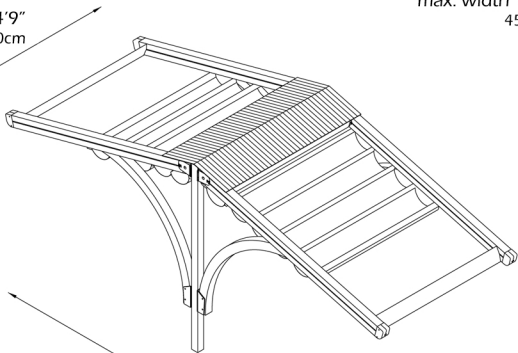

SUNTECH**tw66 LT [TW66LT1]****module 1****9' 10" - 14' 9"
300cm - 450cm****One module with 2 motors & 2 rafters
max. width 14'9"
450cm****max. width 14'9"
450cm****max. projection 29'6"
900cm**

For additional technical information : Tel. 954 317 3862
www.SuntechDesigns.com