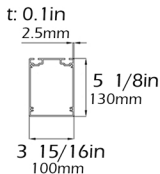

SUNTECH

tw66 XL [TW66XLMD]

model details

1- Rafter

2- Gutter

3- Post

4- Fabric Support

5- Puller Profile