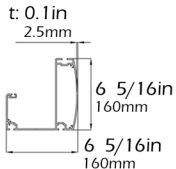

SUNTECH

tw66 XL [TW66XLMD]

model details

1- Rafter

2- Gutter

3- Post

4- Fabric Support

5- Puller Profile