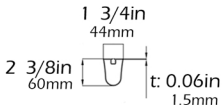

SUNTECH

tw66 XL [TW66XLMD]

model details

1- Rafter

2- Gutter

3- Post

4- Fabric Support

5- Puller Profile