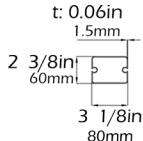

SUNTECH

tw66 XL [TW66XLMD]

model details

1- Rafter

2- Gutter

3- Post

4- Fabric Support

5- Puller Profile