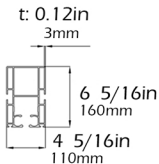

SUNTECH

tw66 XL [TW66XLMD]

model details

1- Rafter

2- Gutter

3- Post

4- Fabric Support

5- Puller Profile