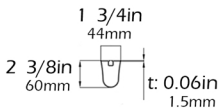

## model details

1- Rafter

2- Gutter

3- Post

4- Fabric Support

5- Puller Profile

For additional technical information : Tel. 954 317 3862  
[www.SuntechDesigns.com](http://www.SuntechDesigns.com)