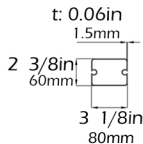

## model details

1- Rafter

2- Gutter

3- Post

4- Fabric Support

5- Puller Profile

For additional technical information : Tel. 954 317 3862  
[www.SuntechDesigns.com](http://www.SuntechDesigns.com)