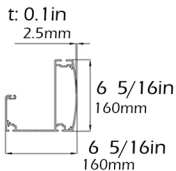

## model details

1- Rafter

2- Gutter

3- Post

4- Fabric Support

5- Puller Profile

For additional technical information : Tel. 954 317 3862  
[www.SuntechDesigns.com](http://www.SuntechDesigns.com)