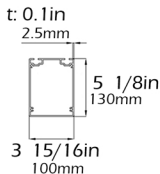

## model details

1- Rafter

2- Gutter

3- Post

4- Fabric Support

5- Puller Profile

For additional technical information : Tel. 954 317 3862  
[www.SuntechDesigns.com](http://www.SuntechDesigns.com)