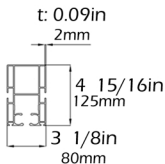

## model details

1- Rafter

2- Gutter

3- Post

4- Fabric Support

5- Puller Profile

For additional technical information : Tel. 954 317 3862  
[www.SuntechDesigns.com](http://www.SuntechDesigns.com)