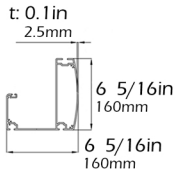

SUNTECH

tw88 XL [TW88XLMD]

model details

1- Rafter

2- Gutter

3- Post

4- Fabric Support

5- Puller Profile