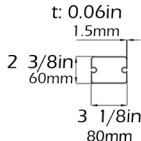

SUNTECH

tw88 XL [TW88XLMD]

model details

1- Rafter

2- Gutter

3- Post

4- Fabric Support

5- Puller Profile