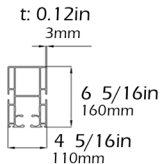

SUNTECH

tw88 XL [TW88XLMD]

model details

1- Rafter

2- Gutter

3- Post

4- Fabric Support

5- Puller Profile