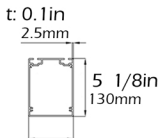

SUNTECH

tw88 XL [TW88XLMD]

model details

1- Rafter

2- Gutter

3- Post

4- Fabric Support

5- Puller Profile