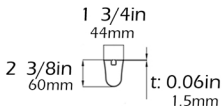

SUNTECH

tw88 XL [TW88XLMD]

model details

1- Rafter

2- Gutter

3- Post

4- Fabric Support

5- Puller Profile