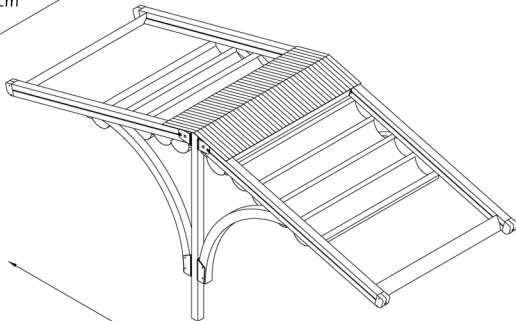

# SUNTECH

**tw88 XL [TW88XL1]**

## module 1

9' 10" - 14' 9"  
300cm - 450cm

One module with 2 motors & 2 rafters  
max. width 14'9"  
450cm

max. width 14'9"  
450cm

max. projection 29'6"  
900cm

For additional technical information : Tel. 954 317 3862  
[www.SuntechDesigns.com](http://www.SuntechDesigns.com)