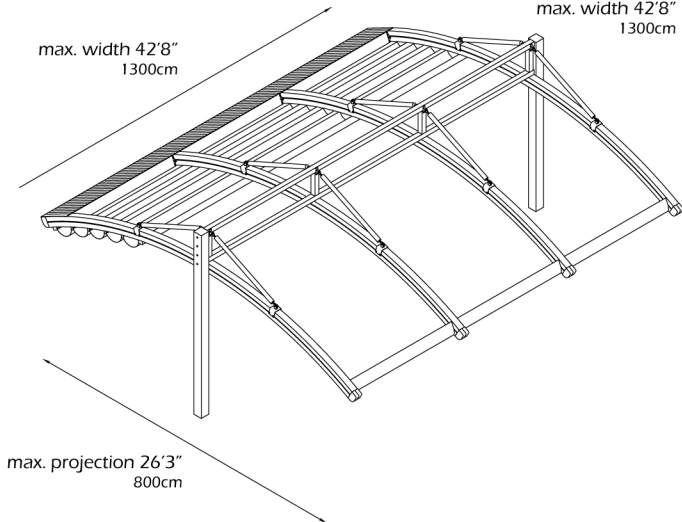

SUNTECH**tw99 XL [TW99XL3]****module 3**

29' 6" - 42' 8"
900cm - 1300cm

Three module with 2 motors & 4 rafters
max. width 42'8"
1300cm

For additional technical information : Tel. 954 317 3862
www.SuntechDesigns.com